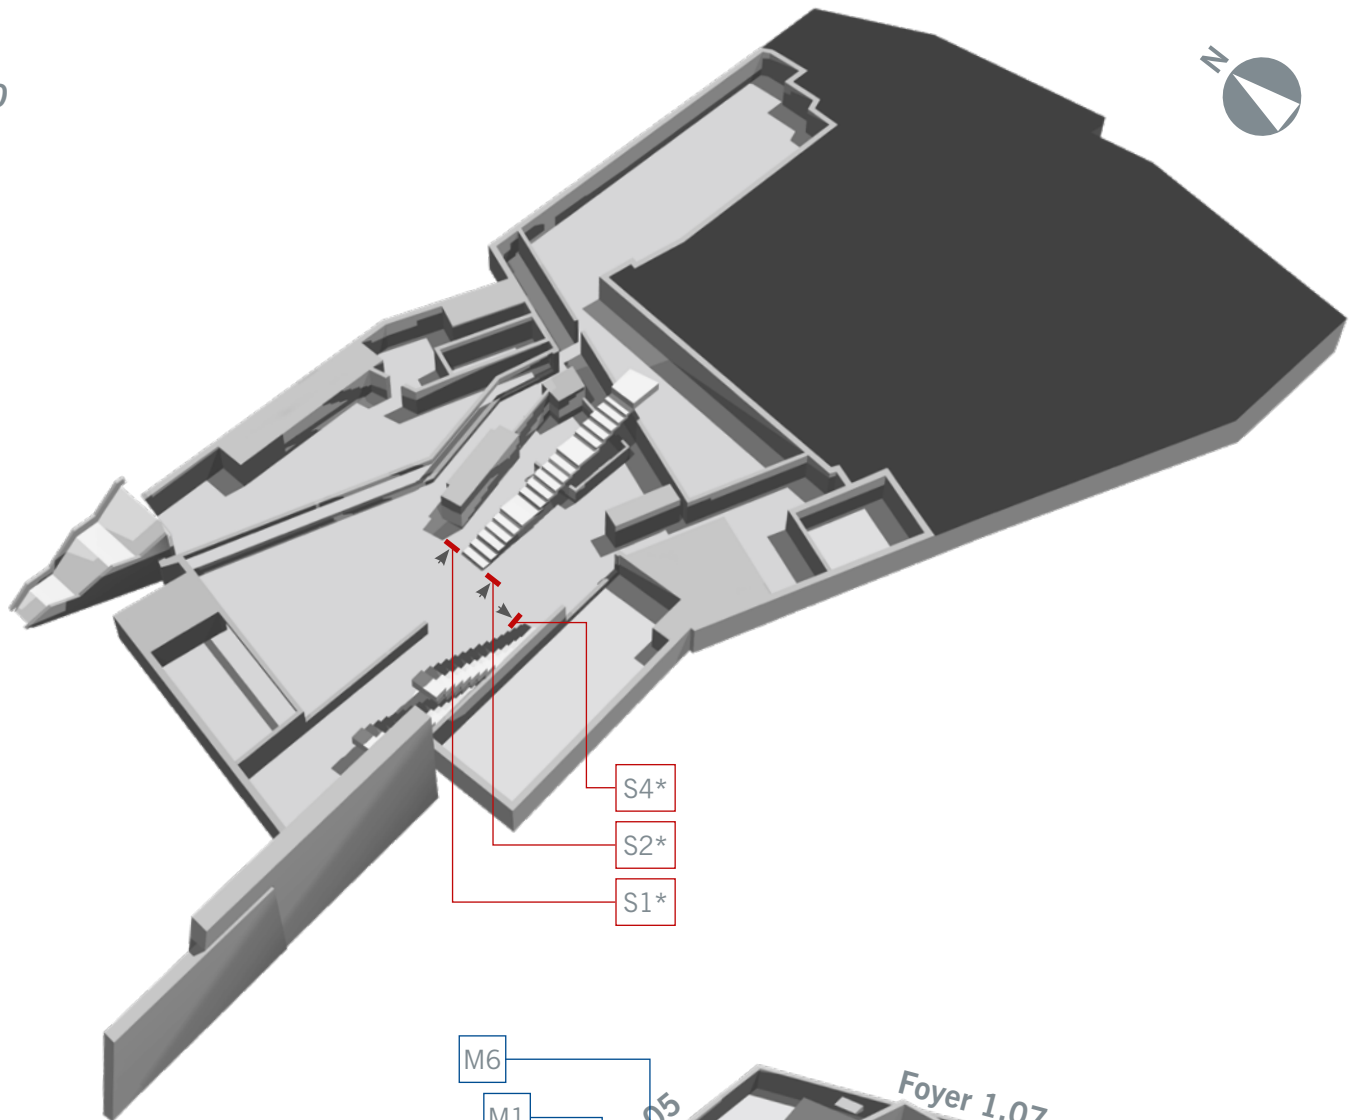

Distribution of monitors and multimedia display stands

Level 0

Level 1