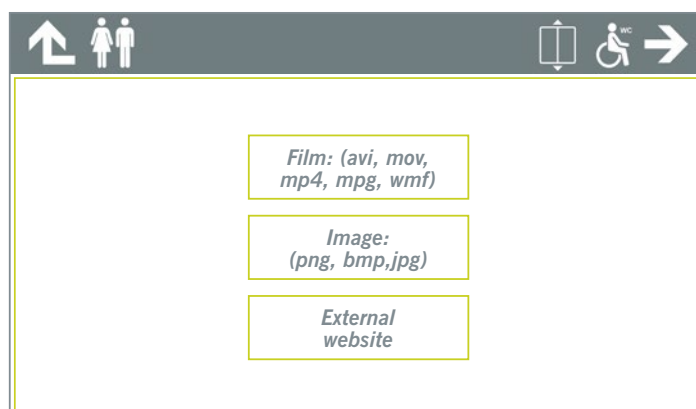

Digital Signage in the darmstadtium:

Our digital signage is designed to guide visitors. Moreover, we offer you the following options to brand your event in your individual design:

- | Display of company logo
  (general digital signage, door monitors, hall monitors)
- | Display of individual digital files
  (door displays, hall monitors)
- | Exchange of digital files possible on request

Your contact person:

Mr. Patrick Gaußmann
Tel.: +49 (0) 6151 7806-121
E-Mail: pg@darmstadtium.de

and

Mr. Maik Sterzing
Tel.: +49 (0) 6151 7806-127
E-Mail: mst@darmstadtium.de

Do you need help with your professional design?
Please contact our service partner.

feedback werbeagentur GmbH
Bad Nauheimer Str. 11
64289 Darmstadt
Tel.: +49 (0) 6151 3604-200
Fax: +49 (0) 6151 3604-222

Monitors: M1 – M10, SR2, SR3	Size of digital files in pixel 3840 x 1840
M12 – M14, M16, TA2, TA3, U1, U2	1920 x 920
Display stands: S1, S2, S4, S5, S6	Size of digital files in pixel 2160 x 3520
Room monitors: Conference level 2, 3 and F1-ferrum	Size of digital files in pixel 1920 x 920

Logos with room monitors and digital signage:
PNG with transparent background 700 x 700 Pixel
and 72 dpi resolution

Required data formats:
Film: (avi, mov, mp4, mpg, wmf)
Image: (png, bmp, jpg)
External website

Display stands

Monitor